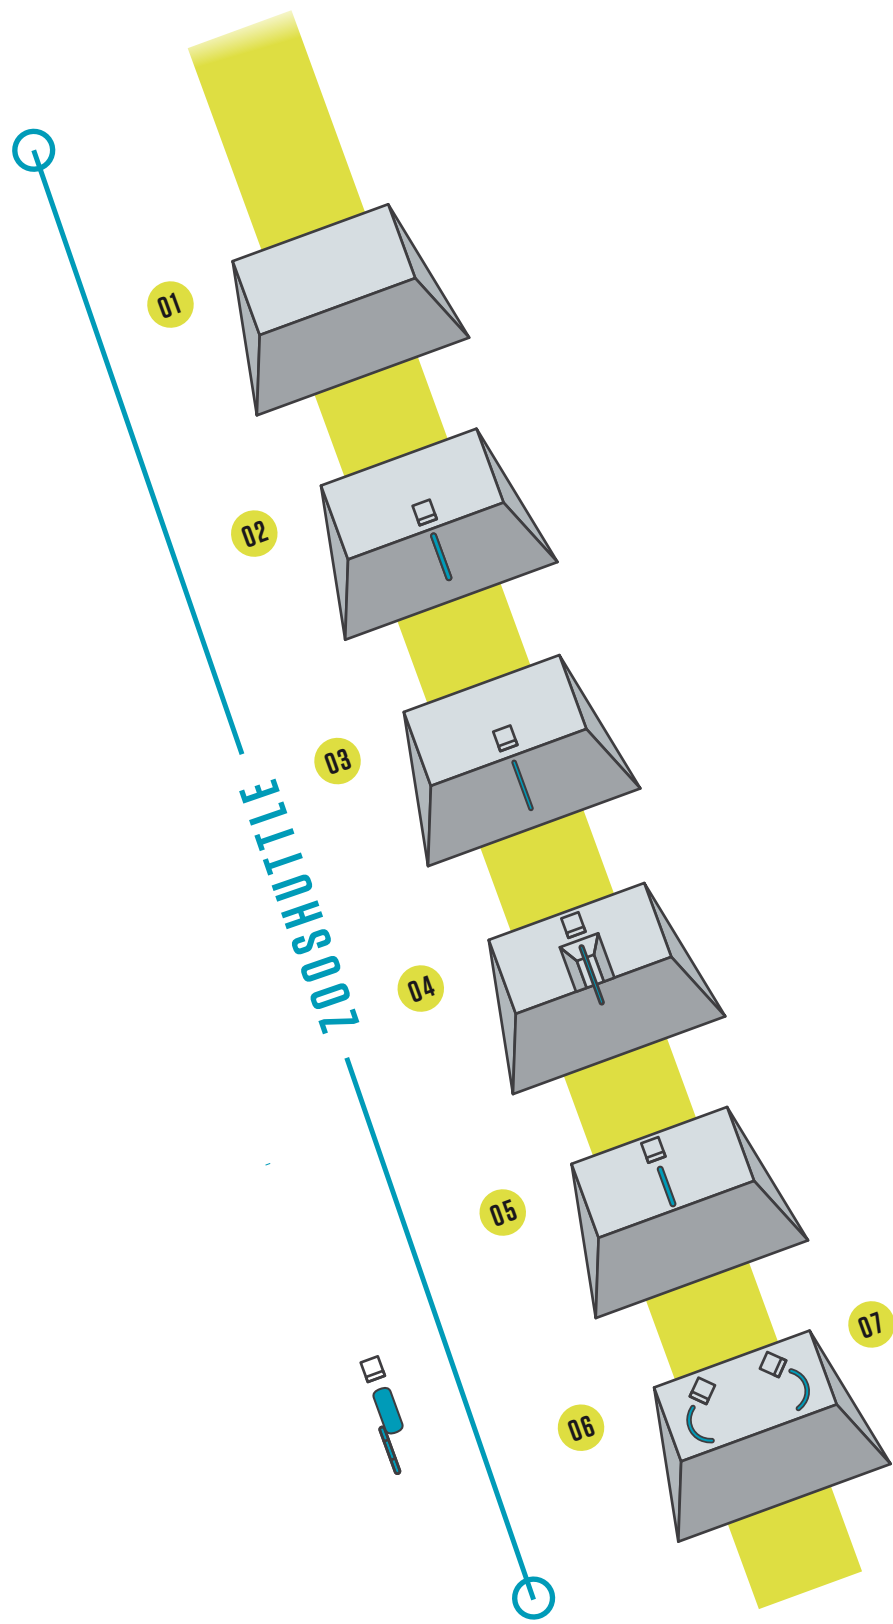

# AUTUMN SETUP

JOCHDOHLE

JIB LINE

PRO LINE

MEDIUM LINE

GAISSKARFNER

## JIB LINE

- 01 Start Table
- 02 Down Postbox
- 03 Down Rail
- 04 A - Frame
- 05 Flat Industry
- 06 C - Industry
- 07 C - Industry

## PRO LINE

- 01 Kicker 19m
- 02 Kicker 18m
- 03 Turbo Roller
- 04 Up to Down Industry
- 05 Flat Industry to Down Tank
- 06 Flat Industry to Down Waterfall
- 07 Down Rail

## MEDIUM LINE

- 01 Down Postbox
- 02 Kicker
- 03 Kicker
- 04 Elefant Couchbox