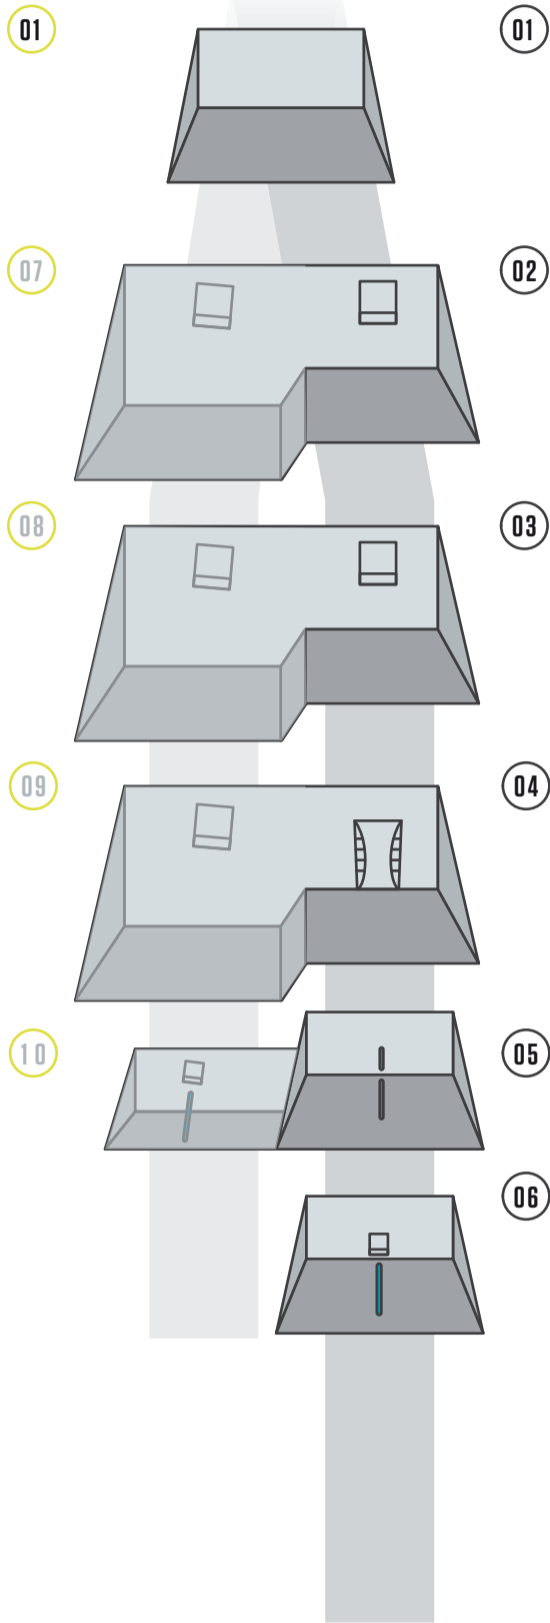

AUTUMN SETUP

JOCHDOHLE

PRIME LINE

PRO PARK

MEDIUM PARK

EASY PARK

GAISSKARFNER

PRO PARK

- 01 Inrun
- 02 Kicker 18m
- 03 Kicker 16m
- 04 Knuckle
- 05 Cannon to Industry High
- 06 Double Kinked Industry
- 07 PRIME JUMP
- 08 PRIME JUMP
- 09 PRIME JUMP
- 10 PRIME RAIL

MEDIUM PARK

- 01 Parkbase
- 02 Medium Jump 10m
- 03 Medium Jump 10m
- 04 Stiffy Postbox / A-Frame Rail
- 05 Postbox to Downrail / Downrail
- 06 Tranny Finder

EASY PARK

- 01 Easy Jump 4m
- 02 Easy Jump 4m
- 03 Elephant Box + Rail
- 04 Flatbox